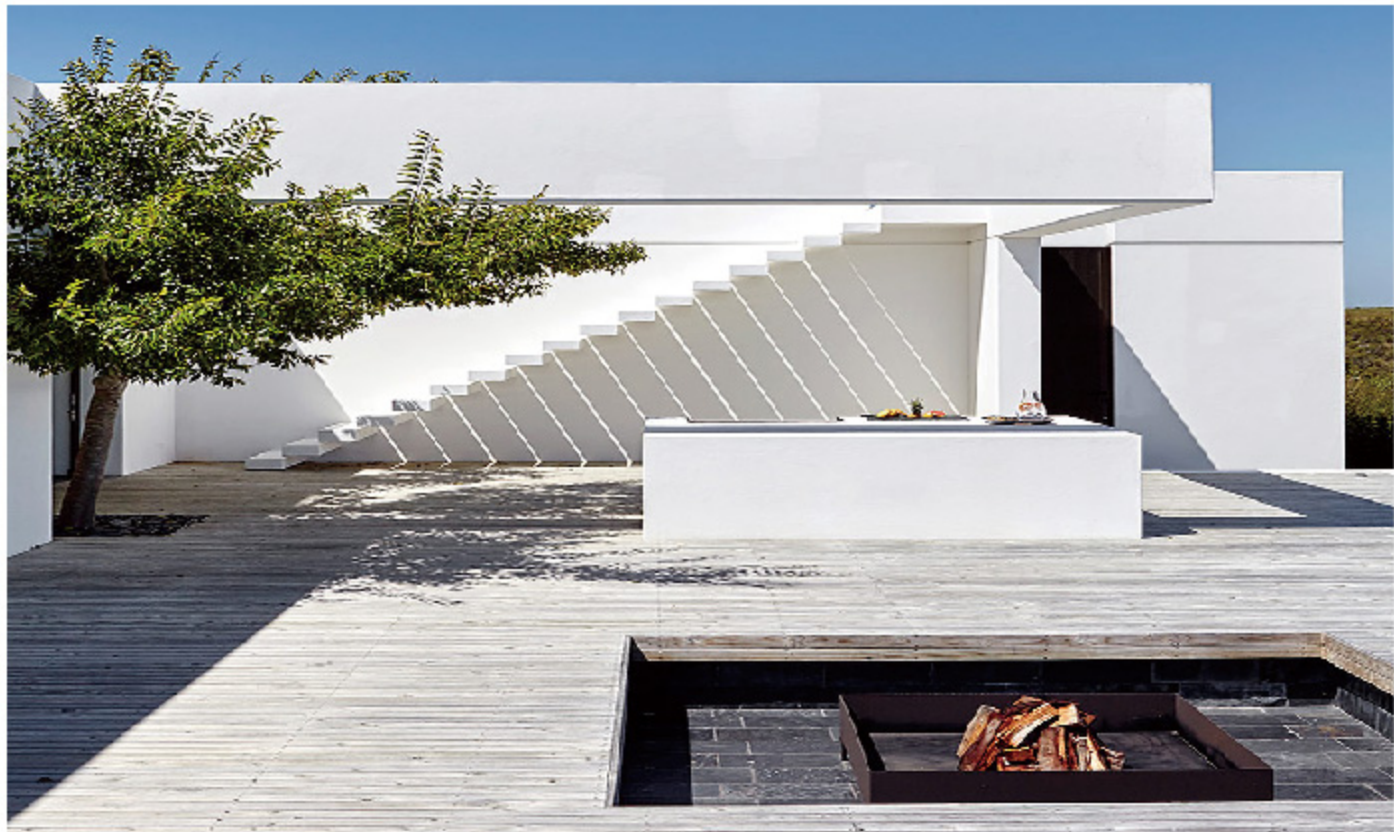

To showcase the unique craftsmanship spirit and pursuit of artistic excellence in urban life through relaxation and elegance.

DESIGN
DESIGN